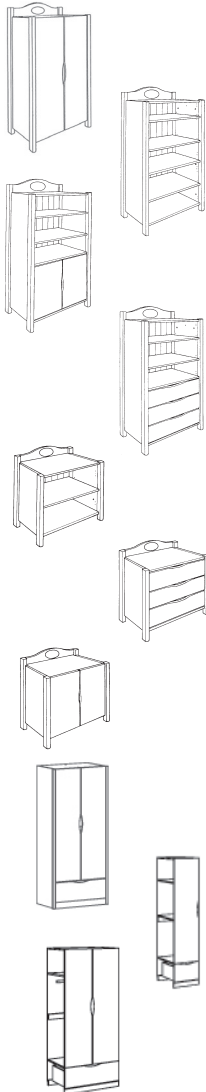

Wardrobes, bookcases and accessories

Model	White pigmented	White pigm./Honey	Royal blue/White pigm.	Royal blue/Honey	X-combination	pcs.
Wardrobe with 2 doors, 1 shelf and 1 hanging rod						
Outside dim.: 87 x 43,5 x 169 cm	1800-1	1800-13	1800-71	1800-73	1800-X	3
Price EUR	628,-	628,-	628,-	628,-	725,-	

Tall bookcase with 4 shelves						
Outside dim.: 87 x 43,5 x 169 cm	1801-1	1801-13	1801-71	1801-73	1801-X	4
Price EUR	539,-	539,-	539,-	539,-	620,-	

Tall bookcase with 2 doors and 3 shelves						
Outside dim.: 87 x 43,5 x 169 cm	1803-1	1803-13	1803-71	1803-73	1803-X	5
Price EUR	609,-	609,-	609,-	609,-	700,-	

Tall bookcase with 3 drawers and 2 shelves						
Outside dim.: 87 x 43,5 x 169 cm	1802-1	1802-13	1802-71	1802-73	1802-X	4
Price EUR	685,-	685,-	685,-	685,-	790,-	

Low bookcase with 1 shelf						
Outside dim.: 87 x 43,5 x 89 cm	1805-1	1805-13	1805-71	1805-73	1805-X	3
Price EUR	335,-	335,-	335,-	335,-	390,-	

Low chest with 3 drawers						
Outside dim.: 87 x 43,5 x 89 cm	1806-1	1806-13	1806-71	1806-73	1806-X	3
Price EUR	465,-	465,-	465,-	465,-	535,-	

Low cupboard with 2 doors and 1 shelf						
Outside dim.: 87 x 43,5 x 89 cm	1807-1	1807-13	1807-71	1807-73	1807-X	4
Price EUR	419,-	419,-	419,-	419,-	485,-	

2 door wardrobe with 1 drawer, 1 large shelf and 1 long hanging rod						
Outside dim.: 92,8 x 57,5 x 200 cm	1812-1	1812-13	1812-71	1812-73	1812-X	4
Price EUR	975,-	975,-	975,-	975,-	1125,-	

1 door extension with 1 drawer and 2 small shelves						
Outside dim.: 43,2 x 57,5 x 200 cm	1813-1	1813-13	1813-71	1813-73	1813-X	2
Price EUR	390,-	390,-	390,-	390,-	450,-	

2 door extension with 1 drawer, 1 large shelf and 1 long hanging rod						
Outside dim.: 86,2 x 57,5 x 200 cm	1814-1	1814-13	1814-71	1814-73	1814-X	4
Price EUR	780,-	780,-	780,-	780,-	900,-	

Model	White pigmented	Honey	pcs.

1 extra shelf for models 1800 - 1807			
Dim.: 78,5 x 39 x 1,5 cm	1810-1	1810-3	1
Price EUR	52,-	52,-	

2 extra shelves for models 1800 - 1807			
Dim.: 78,5 x 39 x 1,5 cm	1811-1	1811-3	1
Price EUR	85,-	85,-	

1 extra small shelf for model 1813			
Dim.: 41,4 x 54,4 cm	1816-1	1816-3	1
Price EUR	45,-	45,-	

1 extra large shelf for models 1812 and 1814			
Dim.: 84,4 x 54,4 cm	1817-1	1817-3	1
Price EUR	72,-	72,-