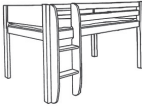

Beds and accessories

Expected
to be ready
in December /
January

Model	Full-painted white	Light blue/ Full-painted white	Light pink/ Full-painted white	Royal blue/ Full-painted white	X- combination	pcs.

Single bed with straight bed ends 90 x 200 cm

Outside dim.: 211 x 101 x 79,5 cm	1301-4	1301-54	1301-64	1301-74	1301-X	3
Price EUR	315,-	315,-	315,-	315,-	365,-	

Couch with straight bed ends 90 x 200 cm

Outside dim.: 211 x 101 x 74,5 cm	1311-4	1311-54	1311-64	1311-74	1311-X	4
Price EUR	375,-	375,-	375,-	375,-	440,-	

Low sleeper with straight bed ends 90 x 200 cm

Outside dim.: 211 x 109 x 119 cm	1351-4	1351-54	1351-64	1351-74	1351-X	6
Price EUR	575,-	575,-	575,-	575,-	695,-	

Safety approved according to EN 747

Bunk bed with straight bed ends 90 x 200 cm

Outside dim.: 211 x 101 x 154 cm	1401-4	1401-54	1401-64	1401-74	1401-X	8
Price EUR	848,-	848,-	848,-	848,-	975,-	

Safety approved according to EN 747

High sleeper with straight bed ends 90 x 200 cm

Outside dim.: 211x101/152x197,5 cm	1451-4	1451-54	1451-64	1451-74	1451-X	6
Price EUR	755,-	755,-	755,-	755,-	890,-	

Safety approved according to EN 747

Four-poster bed with straight bed ends 90 x 200 cm (without curtains)

Outside dim.: 211 x 101 x 188 cm	1328-4		1328-64		1328-X	3
Price EUR	615,-		615,-		710,-	

Remember to order curtains - See page 17

Safety rail for single bed, couch and bunk bed

Length: 120 cm	1316-4	1316-54	1316-64	1316-74	1316-X	1
Price EUR	75,-	81,-	81,-	81,-	90,-	

Tower with slide for low sleeper

Outside dim.: 188 x 100 x 137 cm	1391-4	1391-54	1391-64	1391-74	1391-X	2
Price EUR	429,-	429,-	429,-	429,-	495,-	

Night table

Outside dim.: cm						
Price EUR						

Model	Full-painted white	Royal blue	X-combination	pcs.

Jump-up bed 90 x 190 cm

Outside dim.: 196 x 95 x 26 cm	1322-4	1322-77	1322-X	2
Price EUR	325,-	363,-	399,-	

Without slat, see pertaining slat 9002 on page 21

2 drawers with wheels for 200 cm bed

Outside dim.: 98 x 88 x 25 cm	1443-4	1443-77	1443-X	2
Price EUR	324,-	373,-	419,-	

Set with soft wheels for model 1443

For wooden floor	1442-1			1
Price EUR	28,-			

Expected
to be ready
in November

The SMALL WORLD low- and highsleepers are approved according to the strict European safety norms and the GS sticker is your security for the approval of the beds.

IMPORTANT: The safety approval of our low- and highsleepers is only valid with SMALL WORLD slats. Consequently our slats must be ordered with these beds. The above prices for the beds are without slats. Remember to order SMALL WORLD slats on page 21.