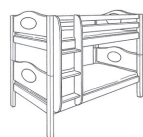

Low sleeper with curved bed ends 90 x 200 cm								
Outside dim.: 211 x 109 x 124,5 cm	1350-1	1350-13	1350-51	1350-61	1350-71	1350-73	1350-X	6
Price EUR	614,-	614,-	614,-	614,-	614,-	614,-	715,-	
Safety approved according to EN 747								

Bunk bed with curved bed ends 90 x 200 cm								
Outside dim.: 211 x 101 x 160 cm	1400-1	1400-13	1400-51	1400-61	1400-71	1400-73	1400-X	8
Price EUR	865,-	865,-	865,-	865,-	865,-	865,-	995,-	
Safety approved according to EN 747