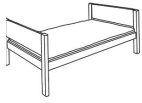

Beds and accessories

Expected
to be ready
in December /
January

Model	Full-painted white	Light blue/ Full-painted white	Light pink/ Full-painted white	Royal blue/ Full-painted white	X- combination	pcs.

Single bed with straight bed ends 90 x 200 cm

Outside dim.: 211 x 101 x 79,5 cm	1301-4	1301-54	1301-64	1301-74	1301-X	3
Price EUR	315,-	315,-	315,-	315,-	365,-	

Couch with straight bed ends 90 x 200 cm

Outside dim.: 211 x 101 x 74,5 cm	1311-4	1311-54	1311-64	1311-74	1311-X	4
Price EUR	375,-	375,-	375,-	375,-	440,-	

Low sleeper with straight bed ends 90 x 200 cm

Outside dim.: 211 x 109 x 119 cm	1351-4	1351-54	1351-64	1351-74	1351-X	6
Price EUR	575,-	575,-	575,-	575,-	695,-	

Safety approved according to EN 747

Bunk bed with straight bed ends 90 x 200 cm

Outside dim.: 211 x 101 x 154 cm	1401-4	1401-54	1401-64	1401-74	1401-X	8
Price EUR	848,-	848,-	848,-	848,-	975,-	

Safety approved according to EN 747

High sleeper with straight bed ends 90 x 200 cm

Outside dim.: 211x101/152x197,5 cm	1451-4	1451-54	1451-64	1451-74	1451-X	6
Price EUR	755,-	755,-	755,-	755,-	890,-	

Safety approved according to EN 747

Four-poster bed with straight bed ends 90 x 200 cm (without curtains)

Outside dim.: 211 x 101 x 188 cm	1328-4		1328-64		1328-X	3
Price EUR	615,-		615,-		710,-	

Remember to order curtains - See page 17

Safety rail for single bed, couch and bunk bed

Length: 120 cm	1316-4	1316-54	1316-64	1316-74	1316-X	1
Price EUR	75,-	81,-	81,-	81,-	90,-	

Tower with slide for low sleeper

Outside dim.: 188 x 100 x 137 cm	1391-4	1391-54	1391-64	1391-74	1391-X	2
Price EUR	429,-	429,-	429,-	429,-	495,-	

Night table

Outside dim.: cm						
Price EUR						

Model	Full-painted white	Royal blue	X-combination	pcs.

Jump-up bed 90 x 190 cm

Outside dim.: 196 x 95 x 26 cm	1322-4	1322-77	1322-X	2
Price EUR	325,-	363,-	399,-	

Without slat, see pertaining slat 9002 on page 21

2 drawers with wheels for 200 cm bed

Outside dim.: 98 x 88 x 25 cm	1443-4	1443-77	1443-X	2
Price EUR	324,-	373,-	419,-	

Set with soft wheels for model 1443

For wooden floor	1442-1			1
Price EUR	28,-			

Expected
to be ready
in November

The SMALL WORLD low- and highsleepers are approved according to the strict European safety norms and the GS sticker is your security for the approval of the beds.

IMPORTANT: The safety approval of our low- and highsleepers is only valid with SMALL WORLD slats. Consequently our slats must be ordered with these beds. The above prices for the beds are without slats. Remember to order SMALL WORLD slats on page 21.