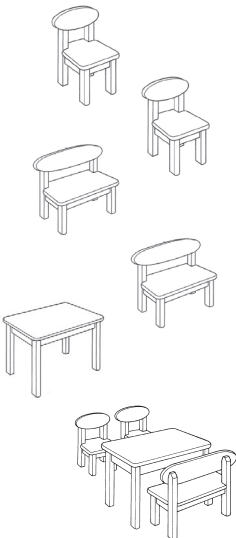

Rug					
Dim.: 150 x 180 cm			29310	29311	1
Price EUR			299,-	299,-	

Storage units

Model	Cream white	White pigmented	Full-painted white	pcs.
Book storage unit				
Outside dim.: 32,5 x 21,5 x 32,5 cm	1621-0	1621-1	1621-4	1
Price EUR	80,-	75,-	75,-	
CD storage unit				
Outside dim.: 32,5 x 21,5 x 32,5 cm	1623-0	1623-1	1623-4	1
Price EUR	97,-	92,-	92,-	

Accessories

Upholstery chairs, office chairs and bean bags

Model	Beige	Olive green/ Dark green	Aubergine/ Strawberry ice	Petrol blue/ Olive green	White	pcs.
Exclusive upholstery chair						
Outside dim.: 83 x 85 x 81 cm	9600					1
Price EUR	599,-					
Detachable, extra throw cover for upholstery chair						
		29601	29602			1
Price EUR		95,-	95,-			
Office chair						
Dim.: 43 x 87,5 cm		29610	29611			1
Price EUR		215,-	215,-			
Bean bag						
Height: approx. 120 cm			29261	29620		1
Price EUR			199,-	199,-		
Refill for bean bag						
2 x 25 L Kroyer balls					9629	2
Price EUR					38,-	

Children's small furniture

Model	Cream white	White pigmented	Full-painted white	X-combinations	pcs.
Small chair with name (Please indicate the name of the child very clearly)					
Max. 9 letters incl. intervals		1508-1	1508-4	1508-X	1
Price EUR		69,-	69,-	83,-	
Small chair, blank					
Outside dim.: 30 x 30 x 54 cm		1511-1	1511-4	1511-X	1
Price EUR		62,-	62,-	76,-	
Small bench with name (Please indicate the name of the child very clearly)					
Max. 12 letters incl. intervals		1509-1	1509-4	1509-X	1
Price EUR		105,-	105,-	126,-	
Small bench, blank					
Outside dim.: 63 x 30 x 54 cm		1512-1	1512-4	1512-X	1
Price EUR		98,-	98,-	119,-	
Small table, blank					
Outside dim.: 80 x 48,5 x 48 cm	1513-0	1513-1	1513-4	1513-X	1
Price EUR	104,-	99,-	99,-	120,-	
Playset with table, bench and 2 chairs, blank					
		1052-1	1052-4	1052-X	1
Price EUR		299,-	299,-	360,-	
Sitting cube					
Dim.: Ø 32 x 32 cm		29620		29621	1
Price EUR		49,-		49,-	